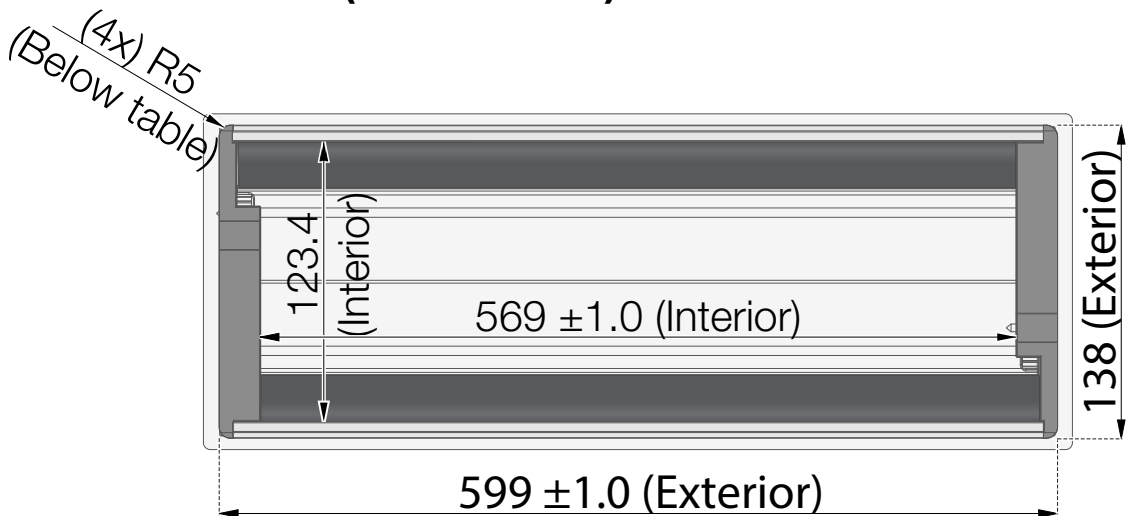

□ 935-TC603W

■ 935-TC603B

Axessline Duo III Integrated 60

Top view (Above Table)

Side View

Bottom View (Below Table)

Note: This product cannot be installed on site