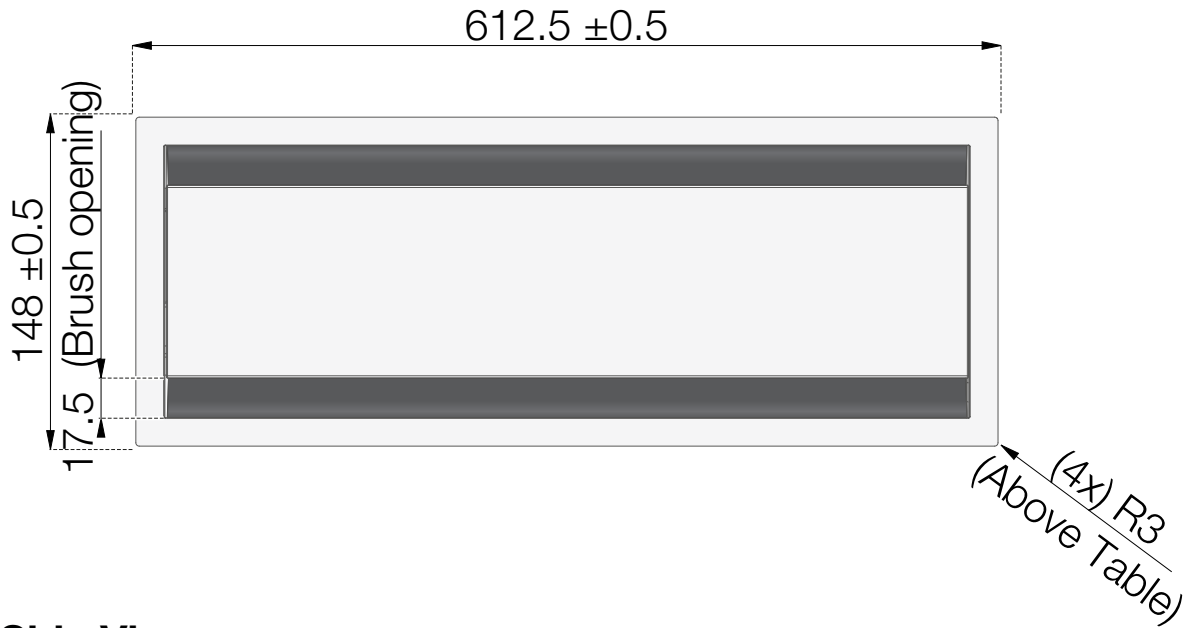

□ 935-TC603W

■ 935-TC603B

Axessline Duo III Integrated 60

Top view (Above Table)

Side View

Bottom View (Below Table)

Note: This product cannot be installed on site