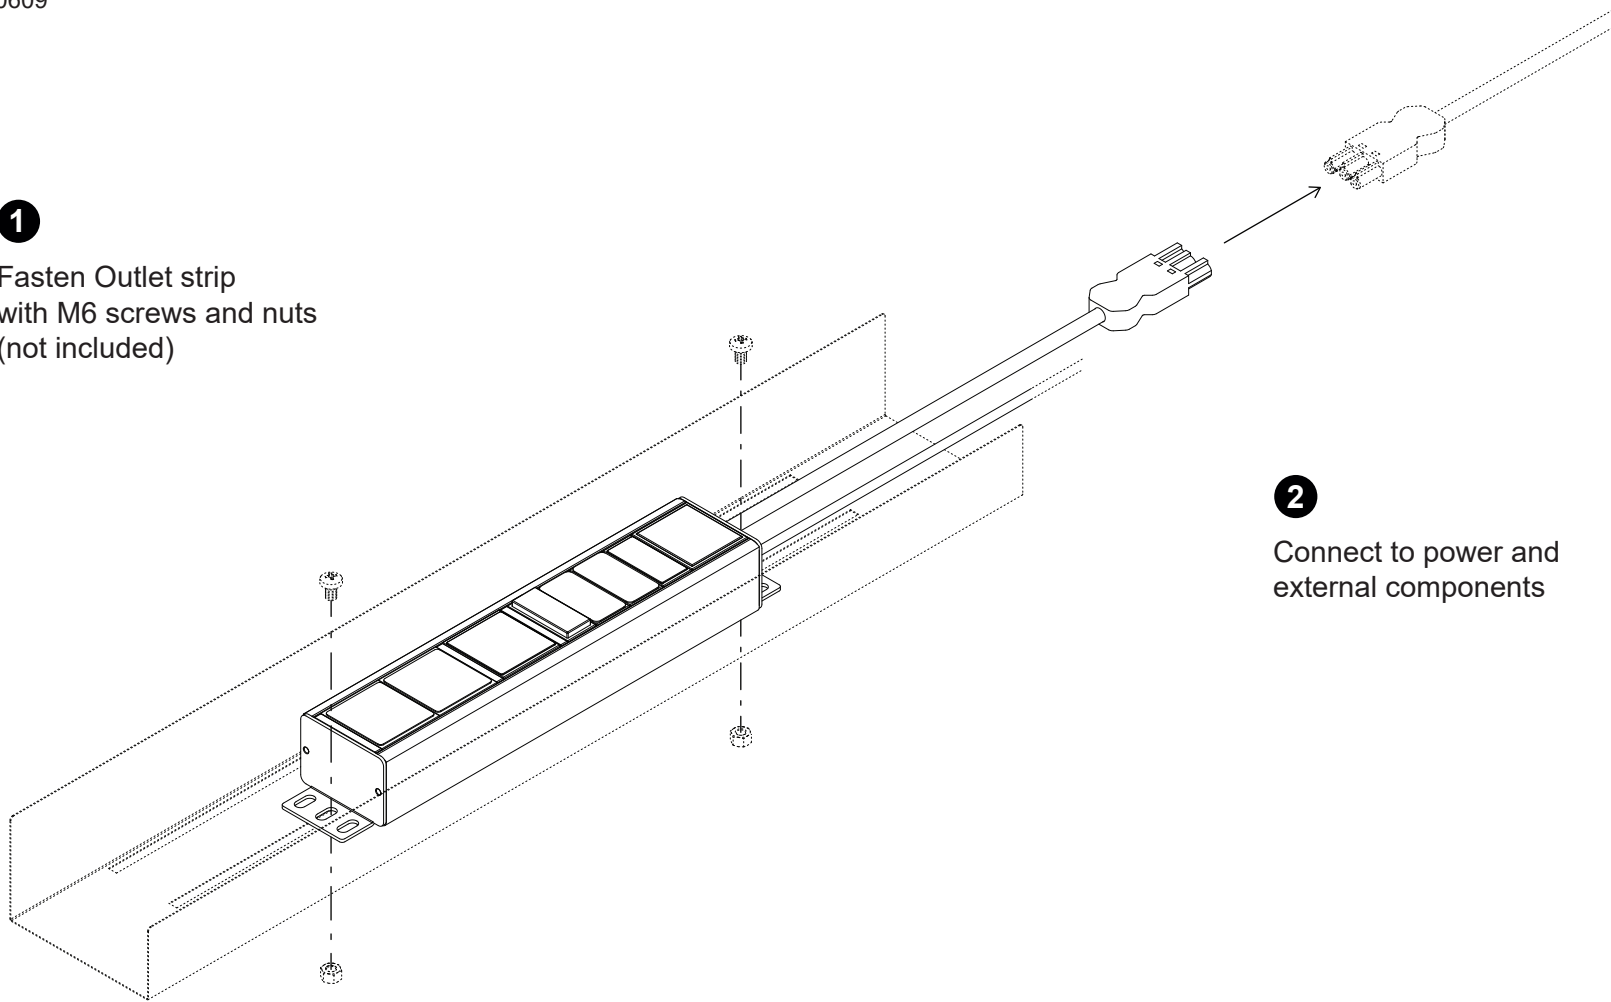

User manual

9402050109
9402050209
9402050309
9402050409
9402050509
9402050609

1

Fasten Outlet strip
with M6 screws and nuts
(not included)

2

Connect to power and
external components