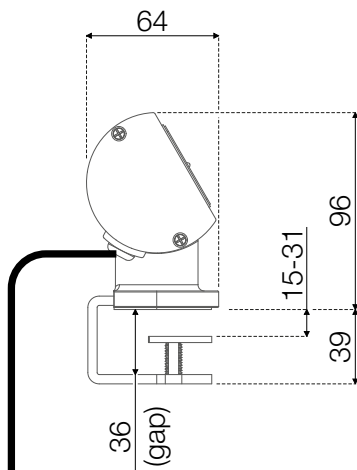

Front view

Left side

Range for table thickness

- 15-31 mm

Product cables & lengths:

1x Schuko plug (Type F) (~1500 mm)

1x Male USC-C cable (~1000 mm)