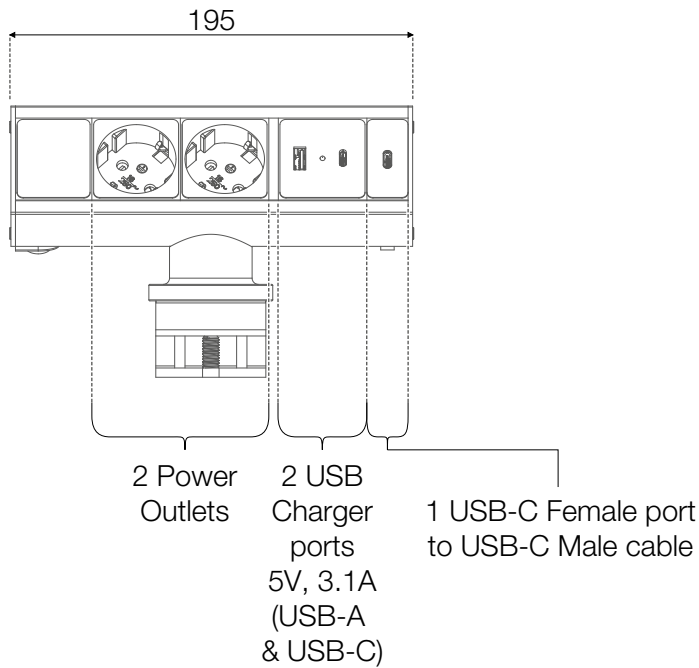

Front view

Left side

Range for table thickness

- 15-31 mm

Product cables & lengths:

1x Schuko plug (Type F) (~1500 mm)

1x Male USC-C cable (~1000 mm)