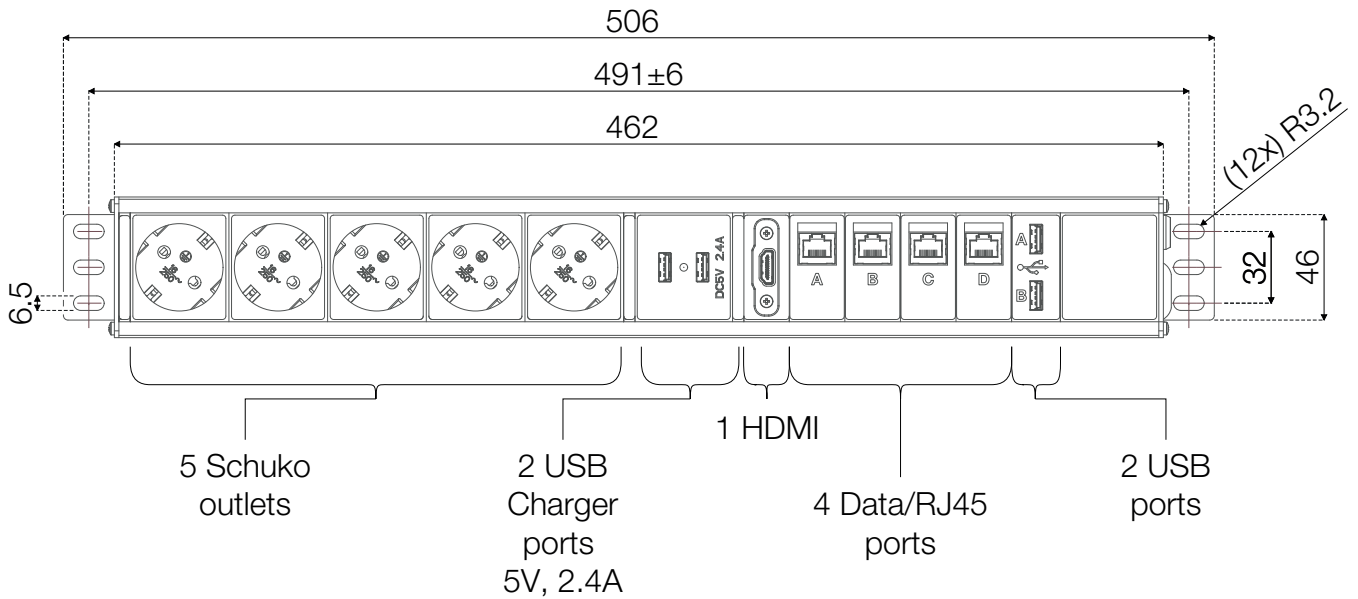

935-T5UD

Axessline Conference - 5 Power, 2 USB charger ports, 1 HDMI, 4 Data, 2 USB ports

Top view

Left side

Right side

Product cables & lengths:

- 1x Male Wieland cable (~600 mm)
- 1x Female HDMI cable (~600 mm)
- 4x Female RJ45 cable (~600 mm)
- 2x Female USB-A cable (~600 mm)