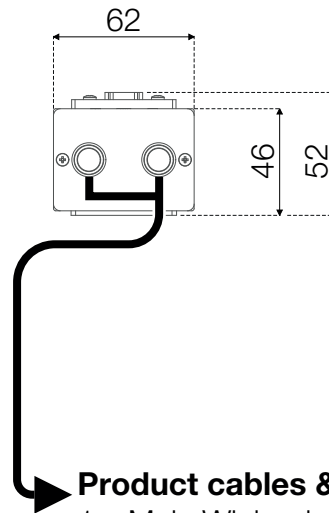

935-T5UD

Axessline Conference - 5 Power, 2 USB charger ports, 1 HDMI, 4 Data, 2 USB ports

Top view

Left side

Right side

Product cables & lengths:

- 1x Male Wieland cable (~600 mm)
- 1x Female HDMI cable (~600 mm)
- 4x Female RJ45 cable (~600 mm)
- 2x Female USB-A cable (~600 mm)