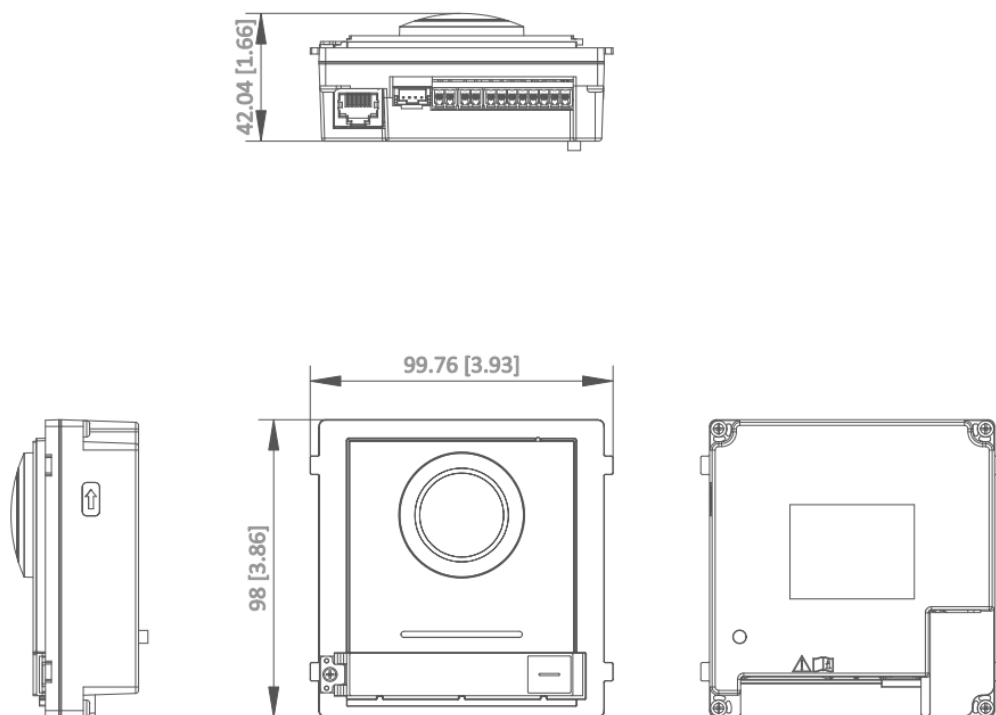

▪ Dimension

Unit:mm [inch]

SCALE	1:1
-------	-----

Headquarters

No.555 Qianmo Road, Binjiang District,
Hangzhou 310051, China
T +86-571-8807-5998
www.hikvision.com

Follow us on social media to get the latest product and solution information.