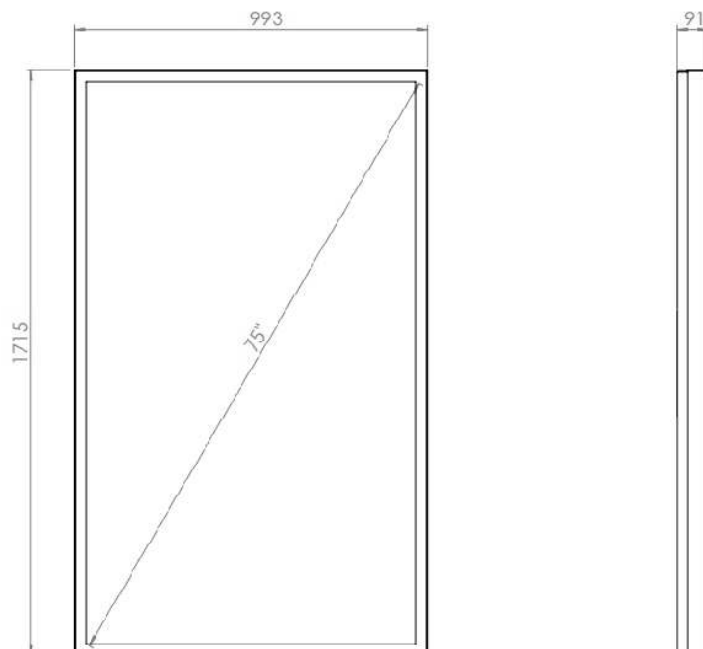

Our wall casing PROTECT use polycarbonate to protect the display. Different models in landscape and portrait mode to allow airflow from top to bottom as only the sides are covered completely to the wall. Space for computer and power plugs inside. Available in black and white as standard but custom colors and materials like brass and stainless can be ordered upon request.

TECHNICAL DRAWING

SPECIFICATION

Features

No visible cables
Space for computer and powerplugs inside
Covered from sides
Cable outlets on top and bottom
Optimized air ventilation for portrait mode
Wall mount included
Polycarbonate protection

Material options

Powder coated metal

Display options

VESA 200x200 / 300x300

Powder coating colors

Black, RAL 9005str
White, RAL 9003str
Custom color upon request

Part number & Description

WC7500-5001-52

Wall casing, Portrait, Black, Polycarbonate