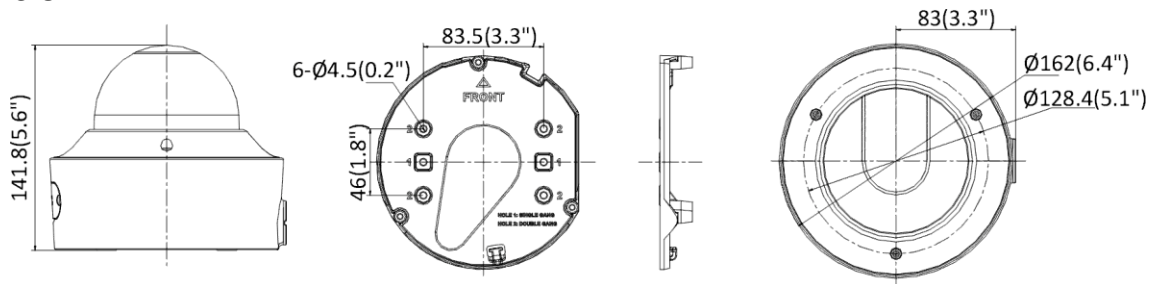

Protection	IP67 (IEC 60529-2013) IK10 (IEC 62262: 2002)
Anti-Corrosion Protection	NEMA 4X: NEMA 250-2014

Available Model

- DS-2CD3D26G2T-IZHSY (2.8 to 12 mm)
- DS-2CD3D26G2T-IZHSUY (2.8 to 12 mm)
- DS-2CD3D26G2T-IZHSUY (8 to 32 mm)

Dimension

Unit: mm (inch)

Accessory

Optional

DS-1476ZJ-Y Corner Mount	DS-1473ZJ-155-Y Wall Mount	DS-1471ZJ-155-Y Pendant Mount	DS-1475ZJ-Y Vertical Pole Mount