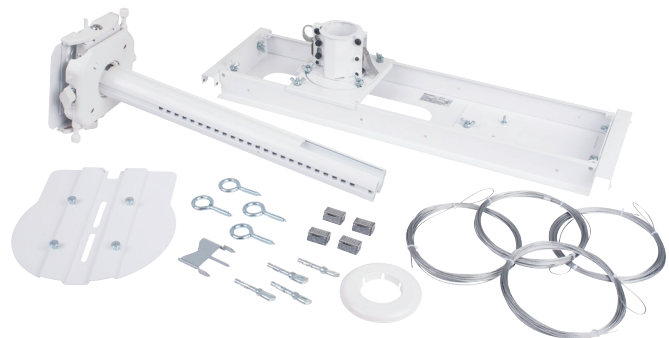

QuickCAT™

Universal Suspended Ceiling Camera Mount

The Easy-to-Install Solution for Invertible Pro AV Cameras

Designed for suspended ceilings, QuickCAT is a universal ceiling camera mount that makes it easy to install PTZ and fixed cameras. The system also solves problems like inconsistent ceiling grid systems, adjustment and cumbersome installation processes with a host of innovative features.

- For suspended ceilings
- Compatible with most pro AV cameras
- Quick and easy to install
- Adjustable camera positioning
- 0 to 12" (0 to 305 mm) height adjustment
- Aesthetically pleasing

Flexible. Adjustable. Easy to Install.

- Effortless installation – system comes out of the box in the order needed with mount and column preassembled
- QuickCAT is easy to install, even with irregular ceiling tile grids – an adjustable ceiling plate allows placement above or below tile and accommodates inconsistent T-grids
- Compatible with 2x2', 2x4', 60x60 cm, and 62.5x62.5 cm ceiling grids
- Tool-Free Microzone™ adjustment (3° roll, 10° pitch, 360° yaw) eliminates the need for set screws
- Centris™ Technology enables effortless fingertip positioning with new tool-free lock down
- Flexible camera positioning – adjustable 0 to 12-inch (0 to 305 mm) column with 24 set locking points and dual inlay channels for multiple cables
- Q-Lock Quick Release Lever for quick connect/disconnect of the camera and enhanced security with an integrated key and lock system
- Universal interface for compatibility with the vast majority of pro AV cameras

The QuickCAT Universal ceiling mount includes:

- Ceiling tile bridge
- Camera interface mount plate
- Column assembly with trim ring
- Camera mount plate
- Support wires and anchoring hardware
- Ceiling tile cutter