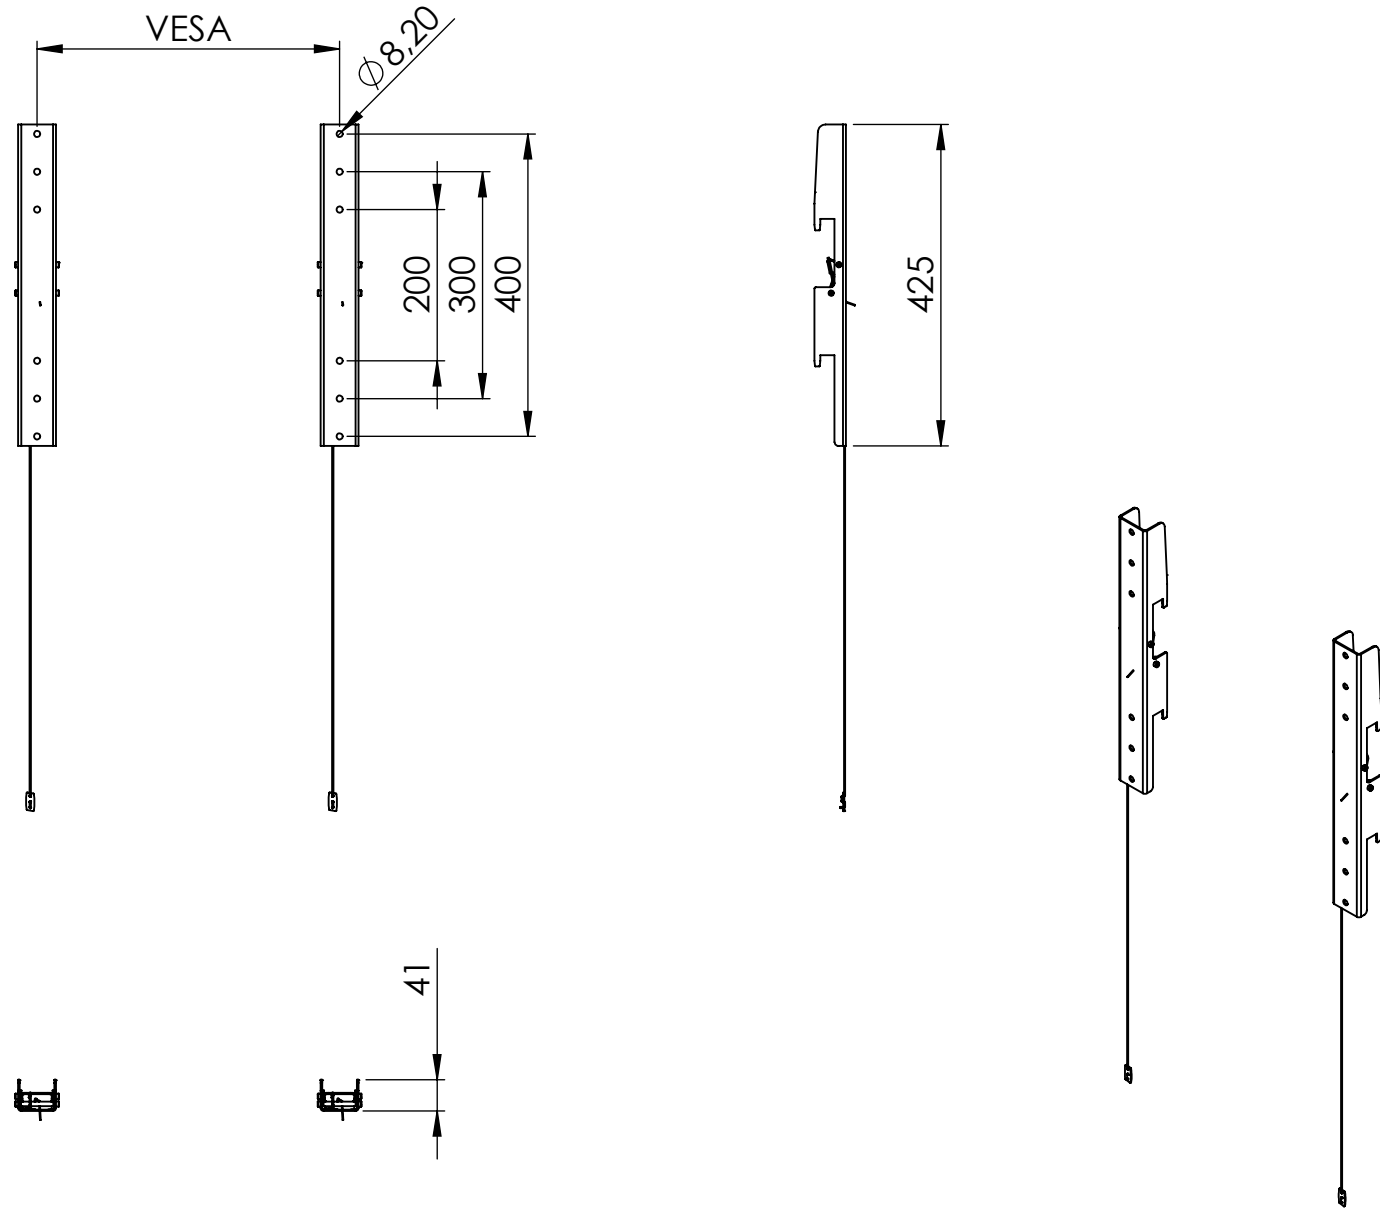

Technical drawing (mm)

PW030003 / SMS LFD Mod Vert Bars Click

SMART MEDIA SOLUTIONS

www.smartmedia.solutions.ae