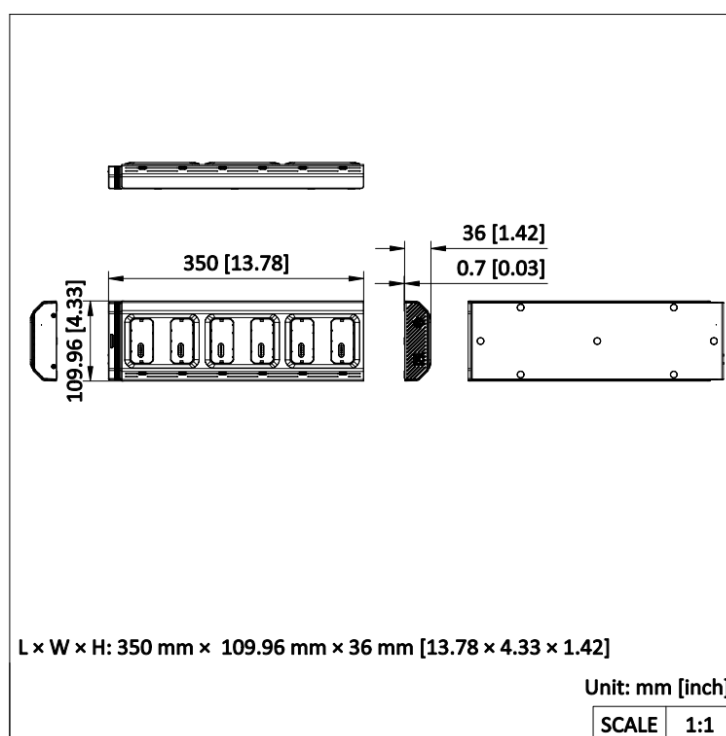

DS-MH1412-N1 6 Ports Body Camera Charge Cradle

- Charges body camera
- Compact appearance
- Convert the pogopin interface to a network interface

▪ Specification

Interface	
Indicator	Charging indicator × 6, Internet indicator × 6
Ethernet	1 RJ-45 10 M/100 M/1000 M self-adaptive Ethernet port(s)
Charging Interface	PogoPin × 6
General	
Power	12 VDC, 5.0 A, max. 60 W
Operating Condition	0 °C to 45 °C (32 °F to 113 °F). Humidity 95% or less (non-condensing)
Dimension	350 mm × 109.96 mm × 36 mm (13.78" × 4.33" × 1.42")
Weight	0.5 Kg (without mounting) (1.1 lb.)

▪ Available Model

DS-MH1412-N1

Dimension

▪ Accessory

DS-MH2311(C)

Headquarters

No.555 Qianmo Road, Binjiang District,
Hangzhou 310051, China
T +86-571-8807-5998
www.hikvision.com

Follow us on social media to get the latest product and solution information.