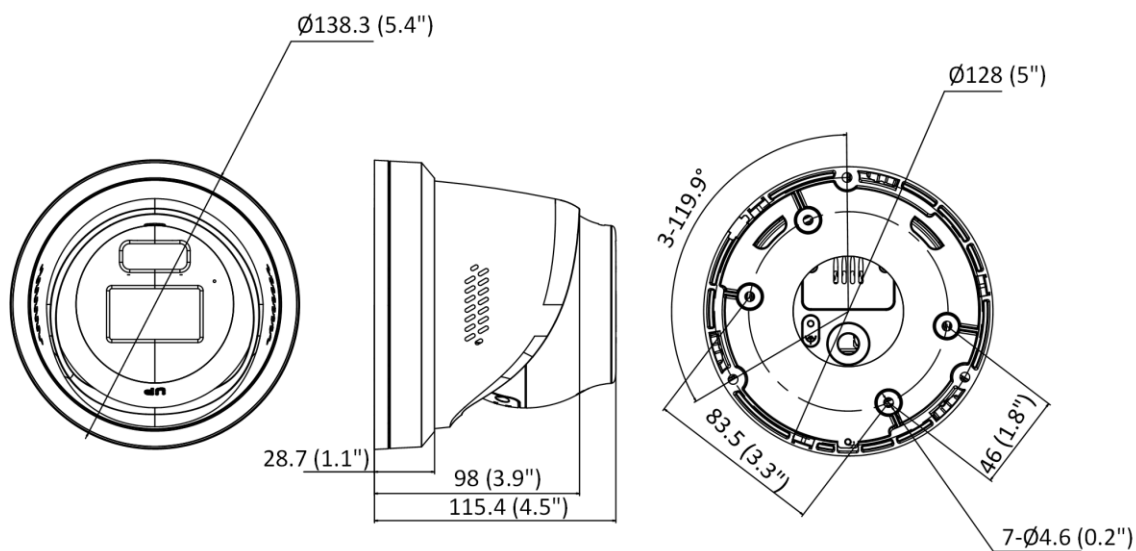

Top-level protection	Hikvision products at this level are equipped for use in areas where professional anti-corrosion protection is a must. Typical application scenarios include coastlines, docks, chemical plants, and more.
Moderate protection	Hikvision products at this level are equipped for use in areas with moderate anti-corrosion demands. Typical application scenarios include coastal areas about 2 kilometers (1.24 miles) away from coastlines, as well as areas affected by acid rain.
No specific protection	Hikvision products at this level are equipped for use in areas where no specific anti-corrosion protection is needed.

▪ **Available Model**

- DS-2CD2346G2H-IS2U/SL(2.8mm)Black
- DS-2CD2346G2H-IS2U/SL(2.8mm)
- DS-2CD2346G2H-IS2U/SL(4mm)
- DS-2CD2346G2H-IS2U/SRB(2.8mm)/Black
- DS-2CD2346G2H-IS2U/SRB(2.8mm)
- DS-2CD2346G2H-IS2U/SRB(4mm)

▪ **Dimension**

Unit: mm (inch)