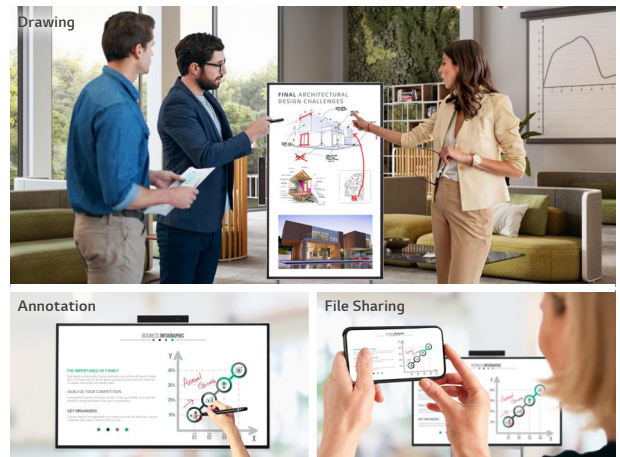

Effective Collaboration with Touch and Drawing

Equipped with In-Cell touch technology, the One:Quick Flex turns ideas into reality. With the dedicated touch pen, taking notes and drawing are done easily. Also, these works can be saved as files, and easily shared via a mobile phone.

- One touch pen provided.
- Dedicated apps required for annotation and drawing (MS Whiteboard ready)