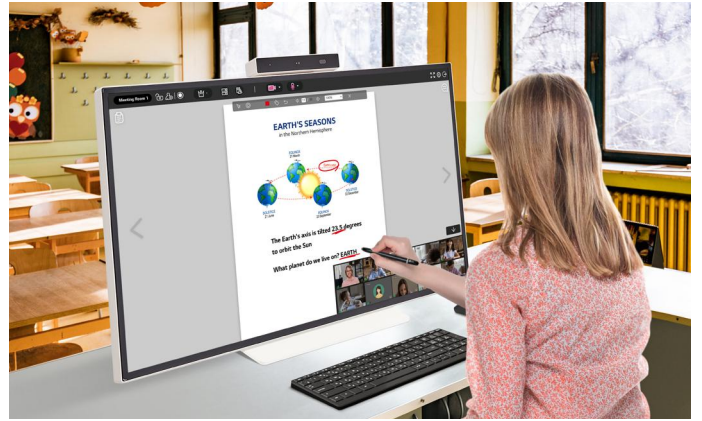

| School

Write on teaching material and have remote lessons without any additional equipment.