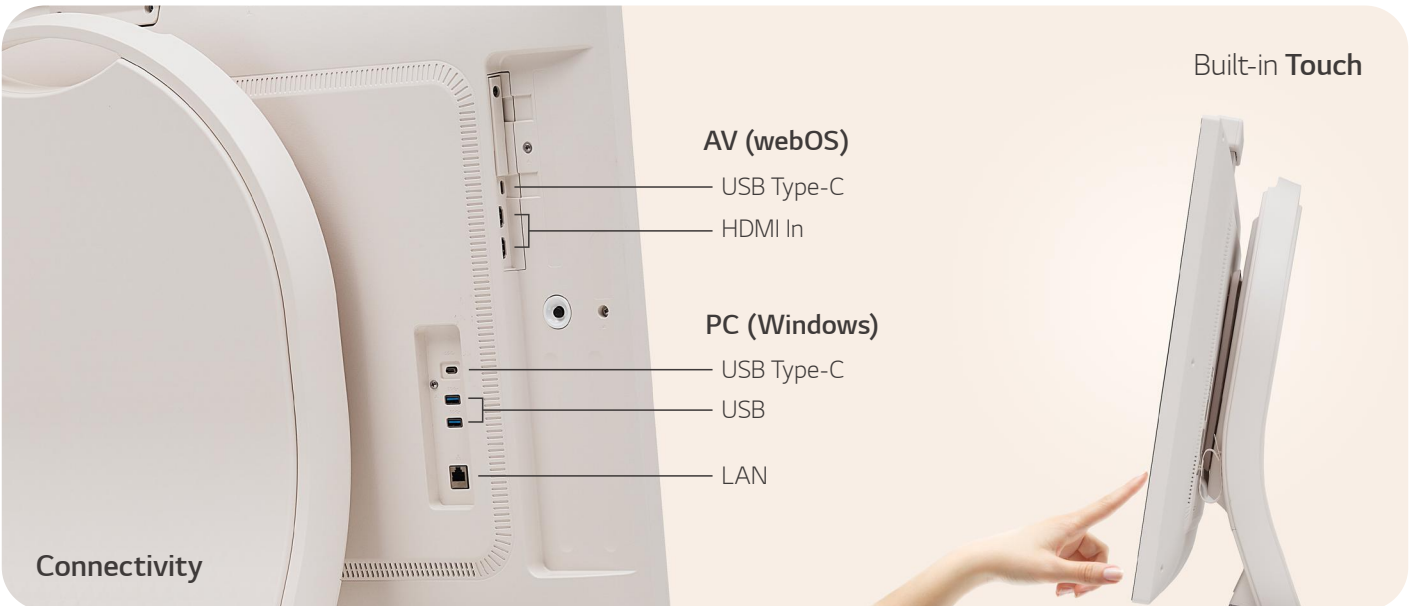

## KEY FEATURES & CONNECTIVITY

Screen **Rotation**

**Up and Down**

Built-in  
**Camera & Microphone**

Moving **Wheels**

Built-in **Touch**

**AV (webOS)**

— USB Type-C

— HDMI In

**PC (Windows)**

— USB Type-C

— USB

— LAN

**Connectivity**

Download  
**LG C-Display+  
Mobile App**

Google Play Store