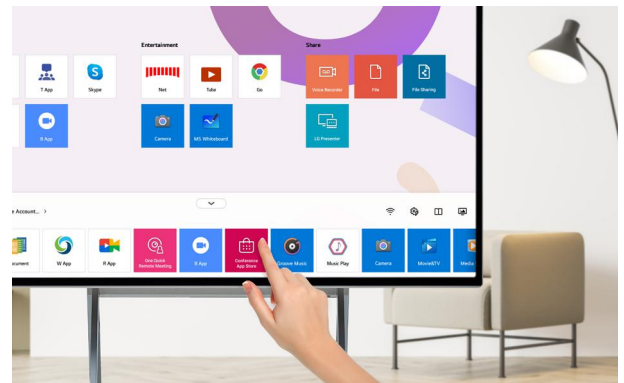

## Screen Rotation and Adjustable Height

The One:Quick Flex supports screen rotation when using the dedicated stand, which can be widely used by being turned vertically or horizontally according to the content ratio. Moreover, the height of the stand can be adjusted to meet the posture or height of the user.

- \* Stands are sold separately.
- \* To use it vertically, users can rotate counter clockwise, and vice versa to switch back to landscape mode.
- \* Some apps may not support vertical view mode.

Landscape > Portrait (Counter Clockwise)

## Intuitive UX and Excellent Expandability

The touch-based UX of One:Quick Flex is designed to be similar to the mobile touch UX, making it easy to use. Also, the operating system based on Windows makes it easy for the user to install and run programs they want through a huge library of applications and tools.

- \* The home dashboard (mid-screen app folder) will be available in November 2021. Screen images simulated.