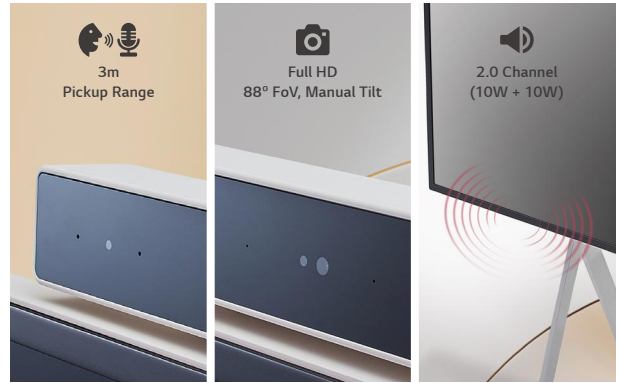

## All-in-One Display for Simple and Quick Video Call

With LG One:Quick Flex's 43-inch all-in-one display- complete with built-in camera, microphones and speakers- there's no need to stress over online meetings and calls and no more inconvenience of connecting to and setting up video conferencing.