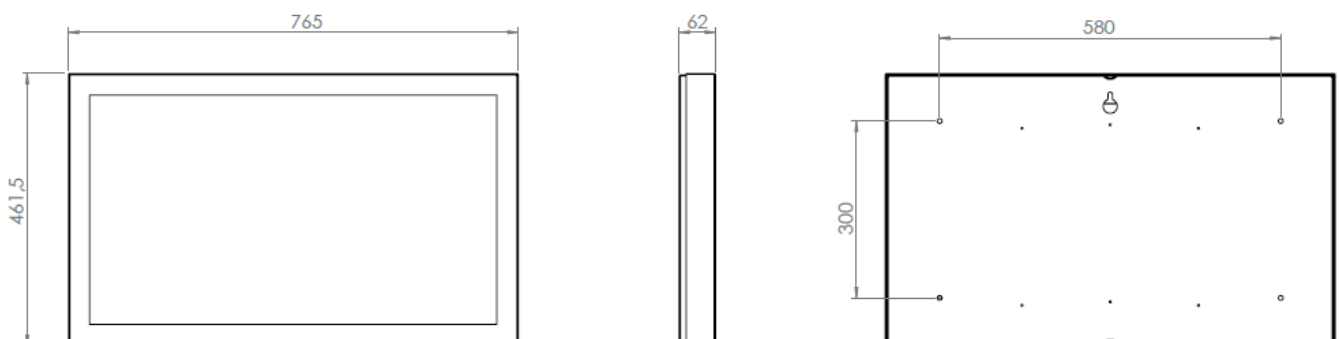

WALL CASING EASY 32" Landscape

HI-ND wall casing EASY is designed to give a professional signage feeling. Different models in landscape and portrait mode to allow airflow from top to bottom as only the sides are covered completely to the wall. There is space for power plugs inside. Available in black and white as standard but custom colors and materials like brass and stainless steel can be ordered upon request.

TECHNICAL DRAWING

SPECIFICATION

FEATURES

- Designed for displays from Samsung and LG
- Space for power plugs
- Integrated display mount
- Available in different colors and materials

MATERIALS

- Powder coated metal

DISPLAY OPTIONS

- VESA 200x200 / 300x300

POWDER COATING OPTIONS

Black, RAL 9005str

White, RAL 9003str

Custom color upon request

PART NO AND DESCRIPTION

WC3200-0101-02 Wall Casing EASY, White