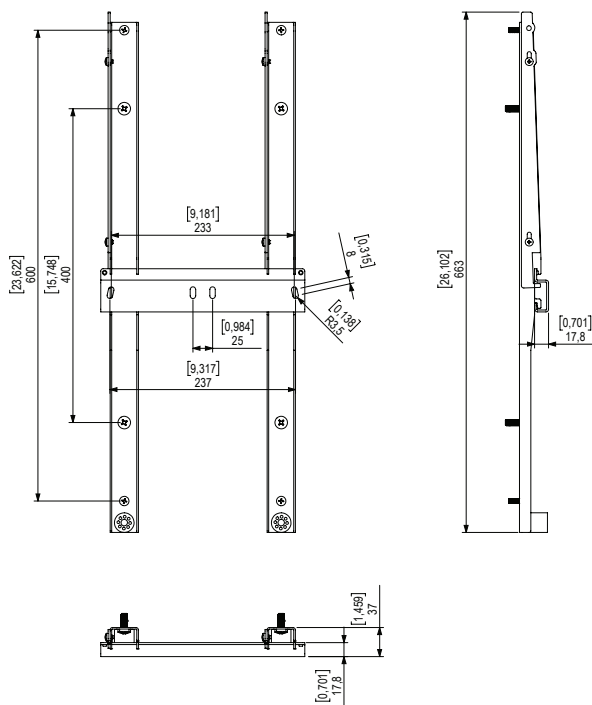

FUNC BRACKY STRETCH

PORTRAIT 200x600

Universal wall bracket with fixed tilt.

Simple and fast to mount. It can be locked with a locking pin (included) or padlock (not included) for improved personal safety and security against theft. Can be tilted 5 degrees. Suitable for stretched displays, typical sizes are 37" and 86" mounted in portrait orientation.

▲ ABOUT THE PRODUCT

▲ GENERAL INFO

- FINISH:** Black
- MAXIMUM LOAD:** 50 kg
- TILT:** Fixed +5°
- MINIMUM VESA:** 100 x 100
- MAXIMUM VESA:** 200 x 600
- LOCKABLE:** The display can be locked with a locking screw (included) or padlock (not included) to increase personal safety and security against theft.
- ORIENTATION:** Portrait
- WARRANTY:** 5 years.

▲ TECHNICAL DRAWING (MM/INCH)

C281U019-1A / FUNC BRACKY PORTRAIT 600x200

▲ DIMENSION AND WEIGHT

- PACKAGE DIMENSION (WXHxD [MM]):** 710x90x50
- PACKAGE WEIGHT:** 2,5 kg

▲ SIMPLE ORDERING

- ARTICLE NO.:** C281U018-1A Func Bracky Strech Landscape 600x200