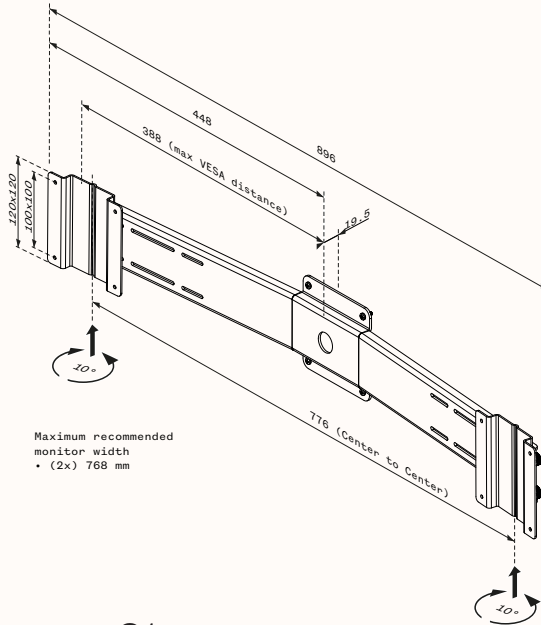

# HOLD DUAL BAR<sup>01</sup>

# Dimensions

See user manual for assembly instructions.

# HOLD DUAL BAR<sup>01</sup>

2x4 KG, BLACK/WHITE/SILVER

**ART. NO**

- 4001500109 BLACK
- 4001500101 WHITE
- 4001500102 SILVER

# Technical data

MATERIAL	STEEL
COLOUR	BLACK RAL 9005, WHITE RAL 9016, SILVER
FINISH	BLACK/WHITE-MATTE, SILVER-METALLIC
MAX LOAD	4kg
VESA	100
LENGHT	896mm
WIDTH	19.5mm
HIGHT	120mm