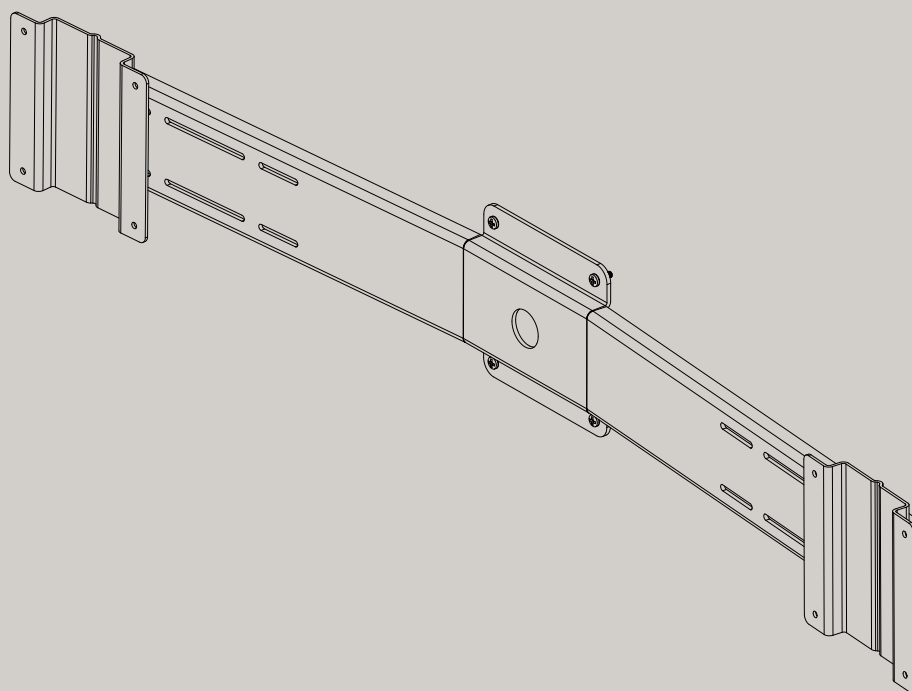

# HOLD DUAL BAR<sup>01</sup>

# Dimensions

See user manual for assembly instructions.

# HOLD DUAL BAR<sup>01</sup>

2x4 KG, BLACK/WHITE/SILVER

**ART. NO**

- 4001500109 BLACK
- 4001500101 WHITE
- 4001500102 SILVER

# Technical data

MATERIAL	STEEL
COLOUR	BLACK RAL 9005, WHITE RAL 9016, SILVER
FINISH	BLACK/WHITE-MATTE, SILVER-METALLIC
MAX LOAD	4kg
VESA	100
LENGHT	896mm
WIDTH	19.5mm
HIGHT	120mm