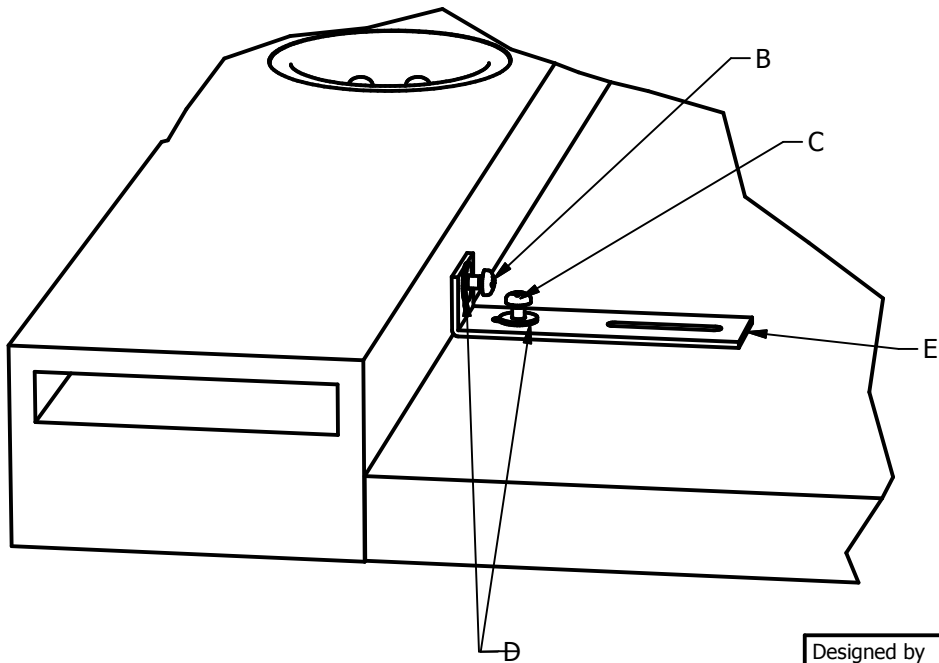

View:A

- B: M4x16, 4 pieces
- C: M4x8, 4 pieces
- D: Washer, 8 pieces
- E: Universal bracket, 4 pieces, different models

b	Added 70 in description	30.10.2014	Terje
a	Changed bracket - edit text	31.01.2014	Terje
REV	DESCRIPTION	DATE	APPROVED