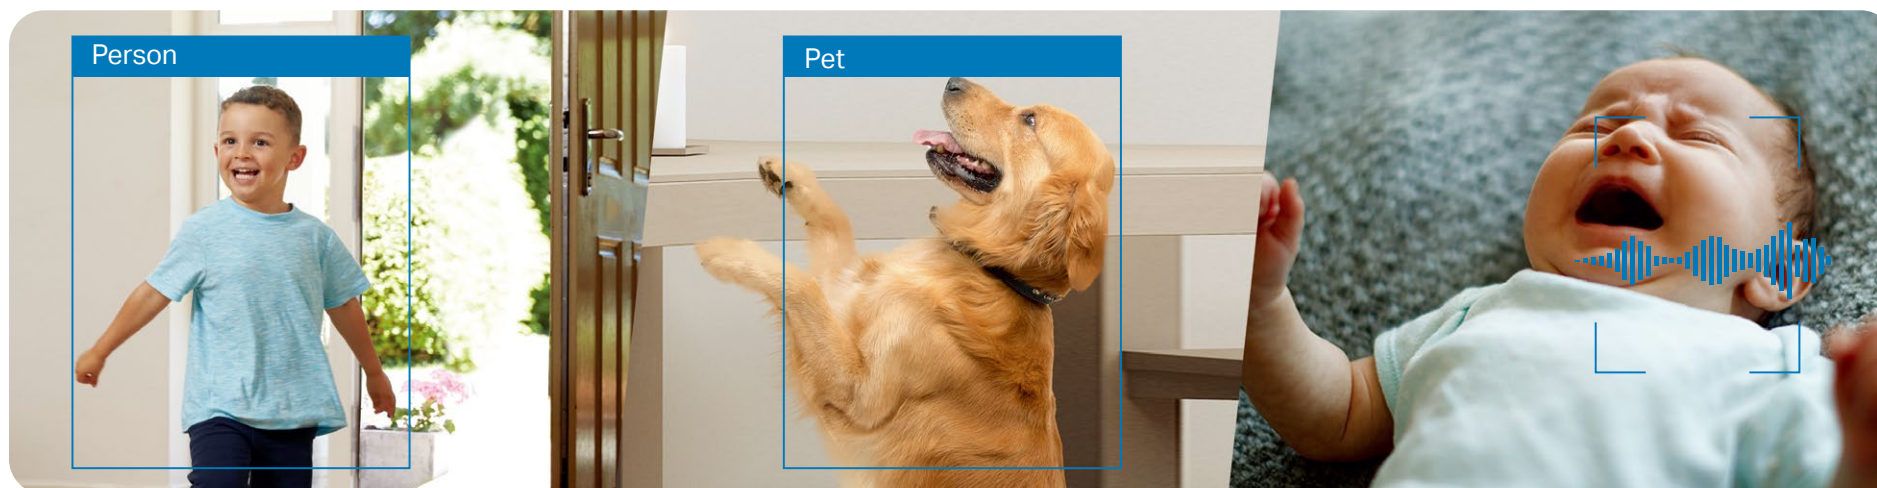

## Physical Privacy Shutter

- Free Smart AI Detection
- 140° Ultra-Wide View
- Discreet Night Vision with 940nm IR LED

### Smart AI Detection and Notification

Smart AI identifies people, pets, and vehicles while also recognizing abnormal sounds, notifying users as needed.