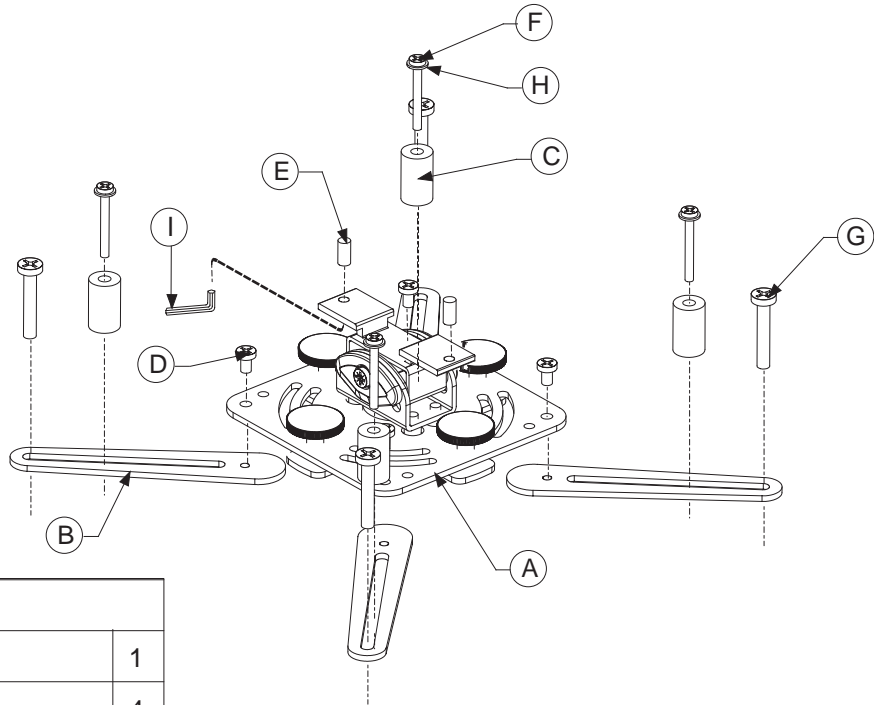

AE022020..  
022021

Contents

A	SMS Unislide		1
B	Arm		4
C	Dist Washer 6/15x25		4
D	Screw M5x8		4
E	Screw M6x12 (2x)		2
F	Screw M4x35		4
G	Screw M6x35		4
H	Washer 5x15x1		4
I	Allen Key no. 3		1