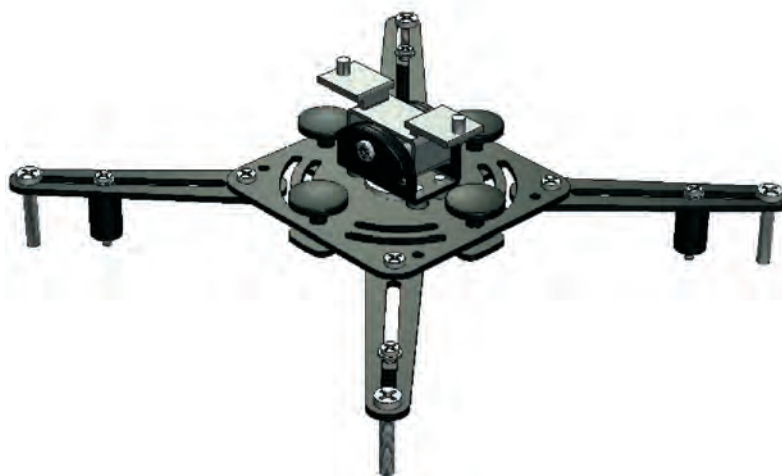

# SMS PROJECTOR SHORT THROW UNISLIDE

AE022020..  
022021

Contents

A	SMS Unislide		1
B	Arm		4
C	Dist Washer 6/15x25		4
D	Screw M5x8		4
E	Screw M6x12 (2x)		2
F	Screw M4x35		4
G	Screw M6x35		4
H	Washer 5x15x1		4
I	Allen Key no. 3		1