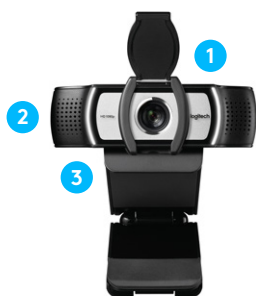

KEY FEATURES AND PRODUCT SPECIFICATIONS

1. **1 Quality video. Any environment:** A 90° diagonal field of view along with Full HD 1080p/30 fps resolution, autofocus and 4x zoom provide clear details for video meetings.
2. **2 Noise-cancelling dual mics:** Two integrated omnidirectional microphones, optimized to capture audio clearly from up to one meter away.
3. **3 Smooth video with H.264 support:** Supports H.264 with Scalable Video Coding and UVC 1.5 encoding to free up PC bandwidth and provide a consistently reliable video-conferencing experience.

Video	Supports 1080p (Full HD) @ 30fps that enables expressions, non-verbal cues and movements to be seen clearly.	
	90° diagonal fixed field of view (dFOV)	
	4x digital zoom (Full HD) available	
	Built-in HD autofocus ensures you're seen clearly throughout video calls.	
	RightLight™ 2 auto light correction for clear image in various lighting environments ranging from low light to direct sunlight.	
	Supports H.264 UVC 1.5 with Scalable Video Coding for a smoother video stream in applications.	
Audio	Dual omni-directional mics, optimized to capture audio clearly from up to one meter away.	
Connectivity	Easily connects via USB-A; cable length of 5 ft (1.5 m)	
Privacy Shutter	Switch to privacy mode in an instant with the attachable privacy shade that flips up and down.	
Mounting Options	Universal clip; 1/4" thread for tripod mounting¹	
Logi Tune Support	Download Logi Tune at www.logitech.com/Tune to control zoom, adjust color, set manual focus and easily update firmware.	
Certifications	Certified for Microsoft Teams® and Skype™ for Business.	
Compatibility	Works with other common calling applications such as BlueJeans, Cisco Webex™, Fuze, Google Meet™, GoToMeeting®, Zoom® and others to ensure compatibility and seamless integration in the workplace.	
General	Part number	960-000972
	Dimensions & weight	Including clip: Height x Width x Depth: 1.69 in (43mm) x 3.7 in (94 mm) x 2.80 in (71 mm) Weight: 5.71 oz (162 g) USB-A cable length: 5 ft (1.5 m)
	What's in the box	Webcam with attached 5 ft (1.5 m) USB-A cable Attachable privacy shutter User documentation
	Warranty	3 years

www.logitech.com/C930e

Contact your reseller
or contact us at
www.logitech.com/vcsales

Logitech Americas
7700 Gateway Blvd.
Newark, CA 94560 USA

Logitech Europe S.A.
EPFL - Quartier de l'Innovation
Daniel Borel Innovation Center
CH - 1015 Lausanne

Logitech Asia Pacific Ltd.
Tel : 852-2821-5900
Fax : 852-2520-2230

¹ Tripod not included

© 2021 Logitech. Logitech, the Logitech logo and other Logitech marks are owned by Logitech and may be registered. All other trademarks are the properties of their respective owners. Logitech assumes no responsibility for any errors that may appear in this publication. Product, pricing and feature information contained herein is subject to change without notice.

Published Mar 2021