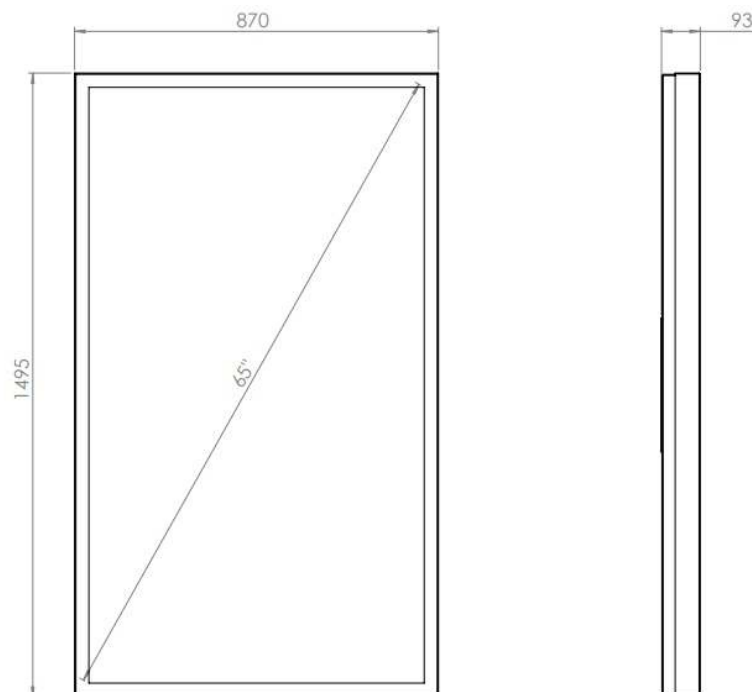

Our wall casing PROTECT use polycarbonate to protect the display. Different models in landscape and portrait mode to allow airflow from top to bottom as only the sides are covered completely to the wall. Space for computer and power plugs inside. Available in black and white as standard but custom colors and materials like brass and stainless can be ordered upon request.

### TECHNICAL DRAWING

## Display options

---

VESA 200x200 / 300x300

## Part number & Description

---

WC6500-5001-51

Wall casing, Portrait, White, Polycarbonate