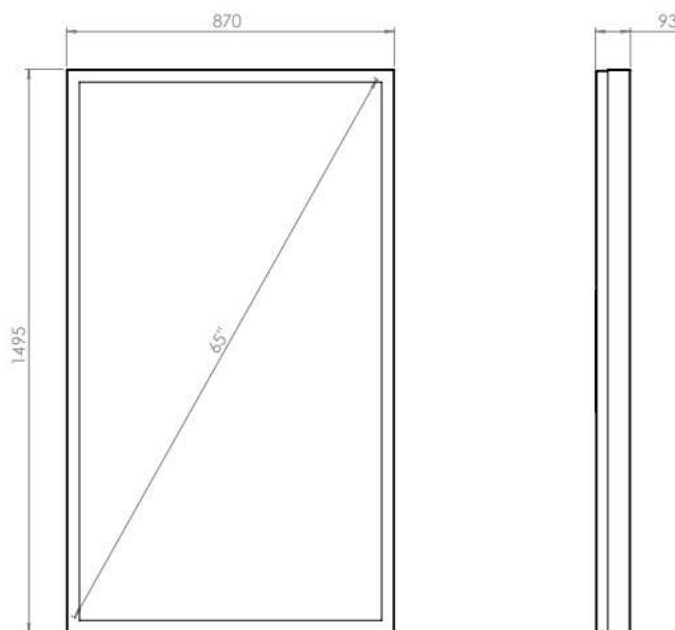

Our wall casing EASY is designed to give a professional signage feeling. Different models in landscape and portrait mode to allow airflow from top to bottom as only the sides are covered completely to the wall. Space for computer and power plugs inside. Available in black and white as standard.

TECHNICAL DRAWING

SPECIFICATION

Features

No visible cables
Space for computer and powerplugs inside
Covered from sides
Cable outlets on top and bottom
Optimized air ventilation for portrait mode
Wall mount included

Material options

Powder coated metal

Display options

VESA 200x200 / 300x300

Powder coating colors

Black, RAL 9005str
White, RAL 9003str
Custom color upon request

Part number & Description

WC6500-5001-01

Wall casing, Portrait, White