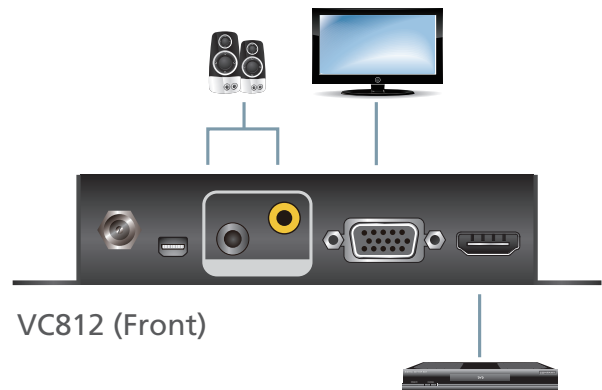

VC812

HDMI to VGA Converter with Scaler

- The VC812 HDMI to VGA converter with Scaler offers an easy and convenient way of converting HDMI input signals into analog video (VGA). The VC812 carries a high-performing scaling engine that converts the video resolution to give you the best image quality.

You can operate the VC812 via the built-in On-Screen Display (OSD), which can be controlled through accessible front panel pushbuttons.

Features

- Converts HDMI signals to VGA output
- Supports analog / digital audio
- Superior video quality – up to 1080p; 1920 x 1200
- Features a built-in high-performance scaler function for best image quality
- Scaler - a premium scaling engine that converts various input video resolutions into the display's native resolution, while adjusts picture ratio automatically for maximum viewing comfort
- 3D Deinterlacing - increases image clarity for ultimate viewing quality by processing and scanning digital video signals
- Features a superior de-interlacer function for smooth video playback quality
- Built-in OSD function for video and system settings configuration
- Integrated superior video noise reduction
- Integrated next generation color engine – automatic picture quality/color adjustment and enhancement
- Automatically detects video input signals
- LED indication of power status and source device
- No software required – eliminates incompatibility and installation issues