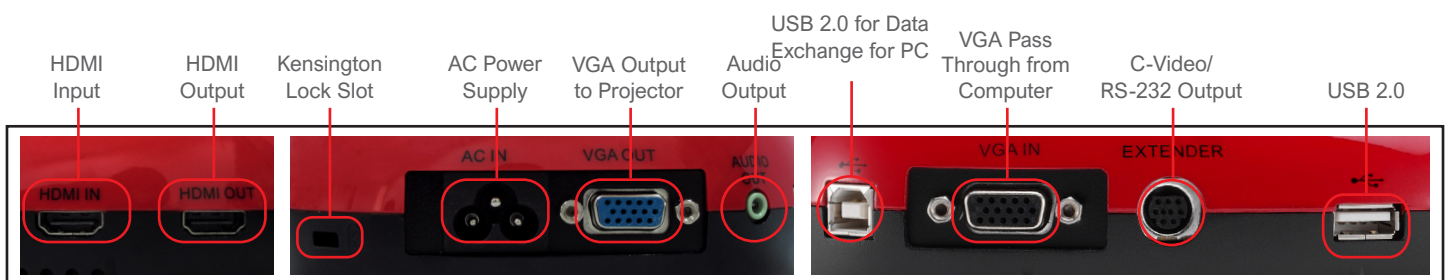

User Interface

Lumens®
We Make Your Job Easier

Lumens Integration, Inc.
4116 Clipper Court
Fremont, CA, 94538
Phone: +1-866-600-0988
Fax: +1-510-252-1389

Lumens Europe
De Nayerstraat 17 9470
Denderleeuw Belgium
Phone: +32-473-58-38-95
Fax: +32-2-452-76-00