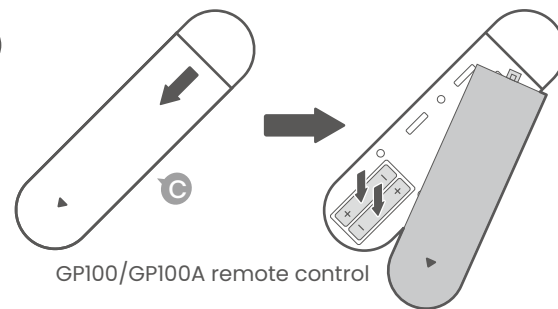

Support.BenQ.com

Online Manual
GP100/GP100A
QS02

Product Support

Basic Installation

1

GP100/GP100A remote control

2

3

4

510084700

5

7

Initial setup completed.

6

Screen Casting

1